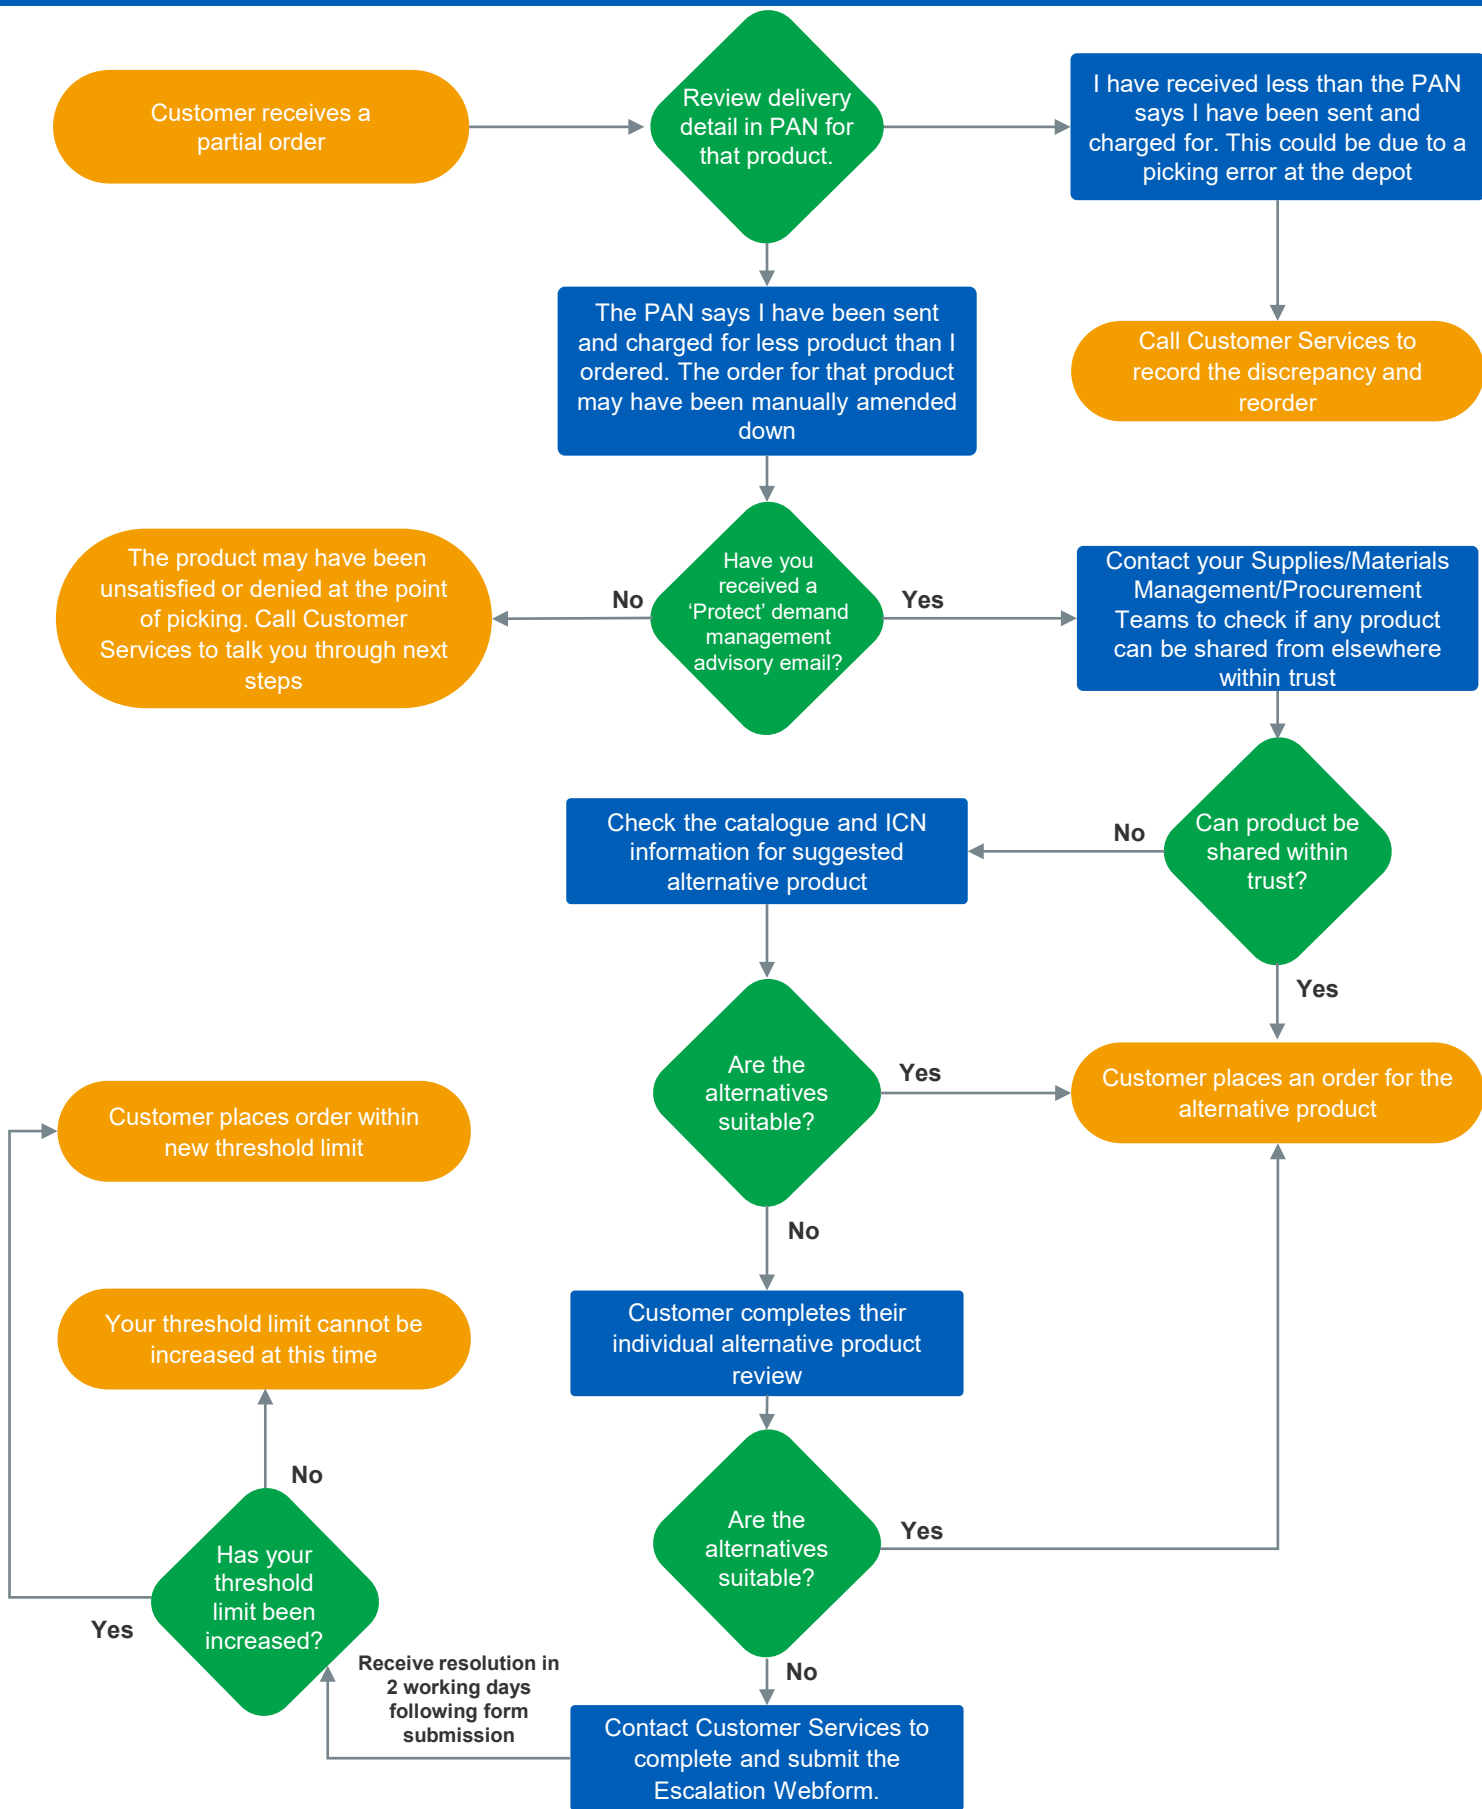

Control Suspension

Stock Out