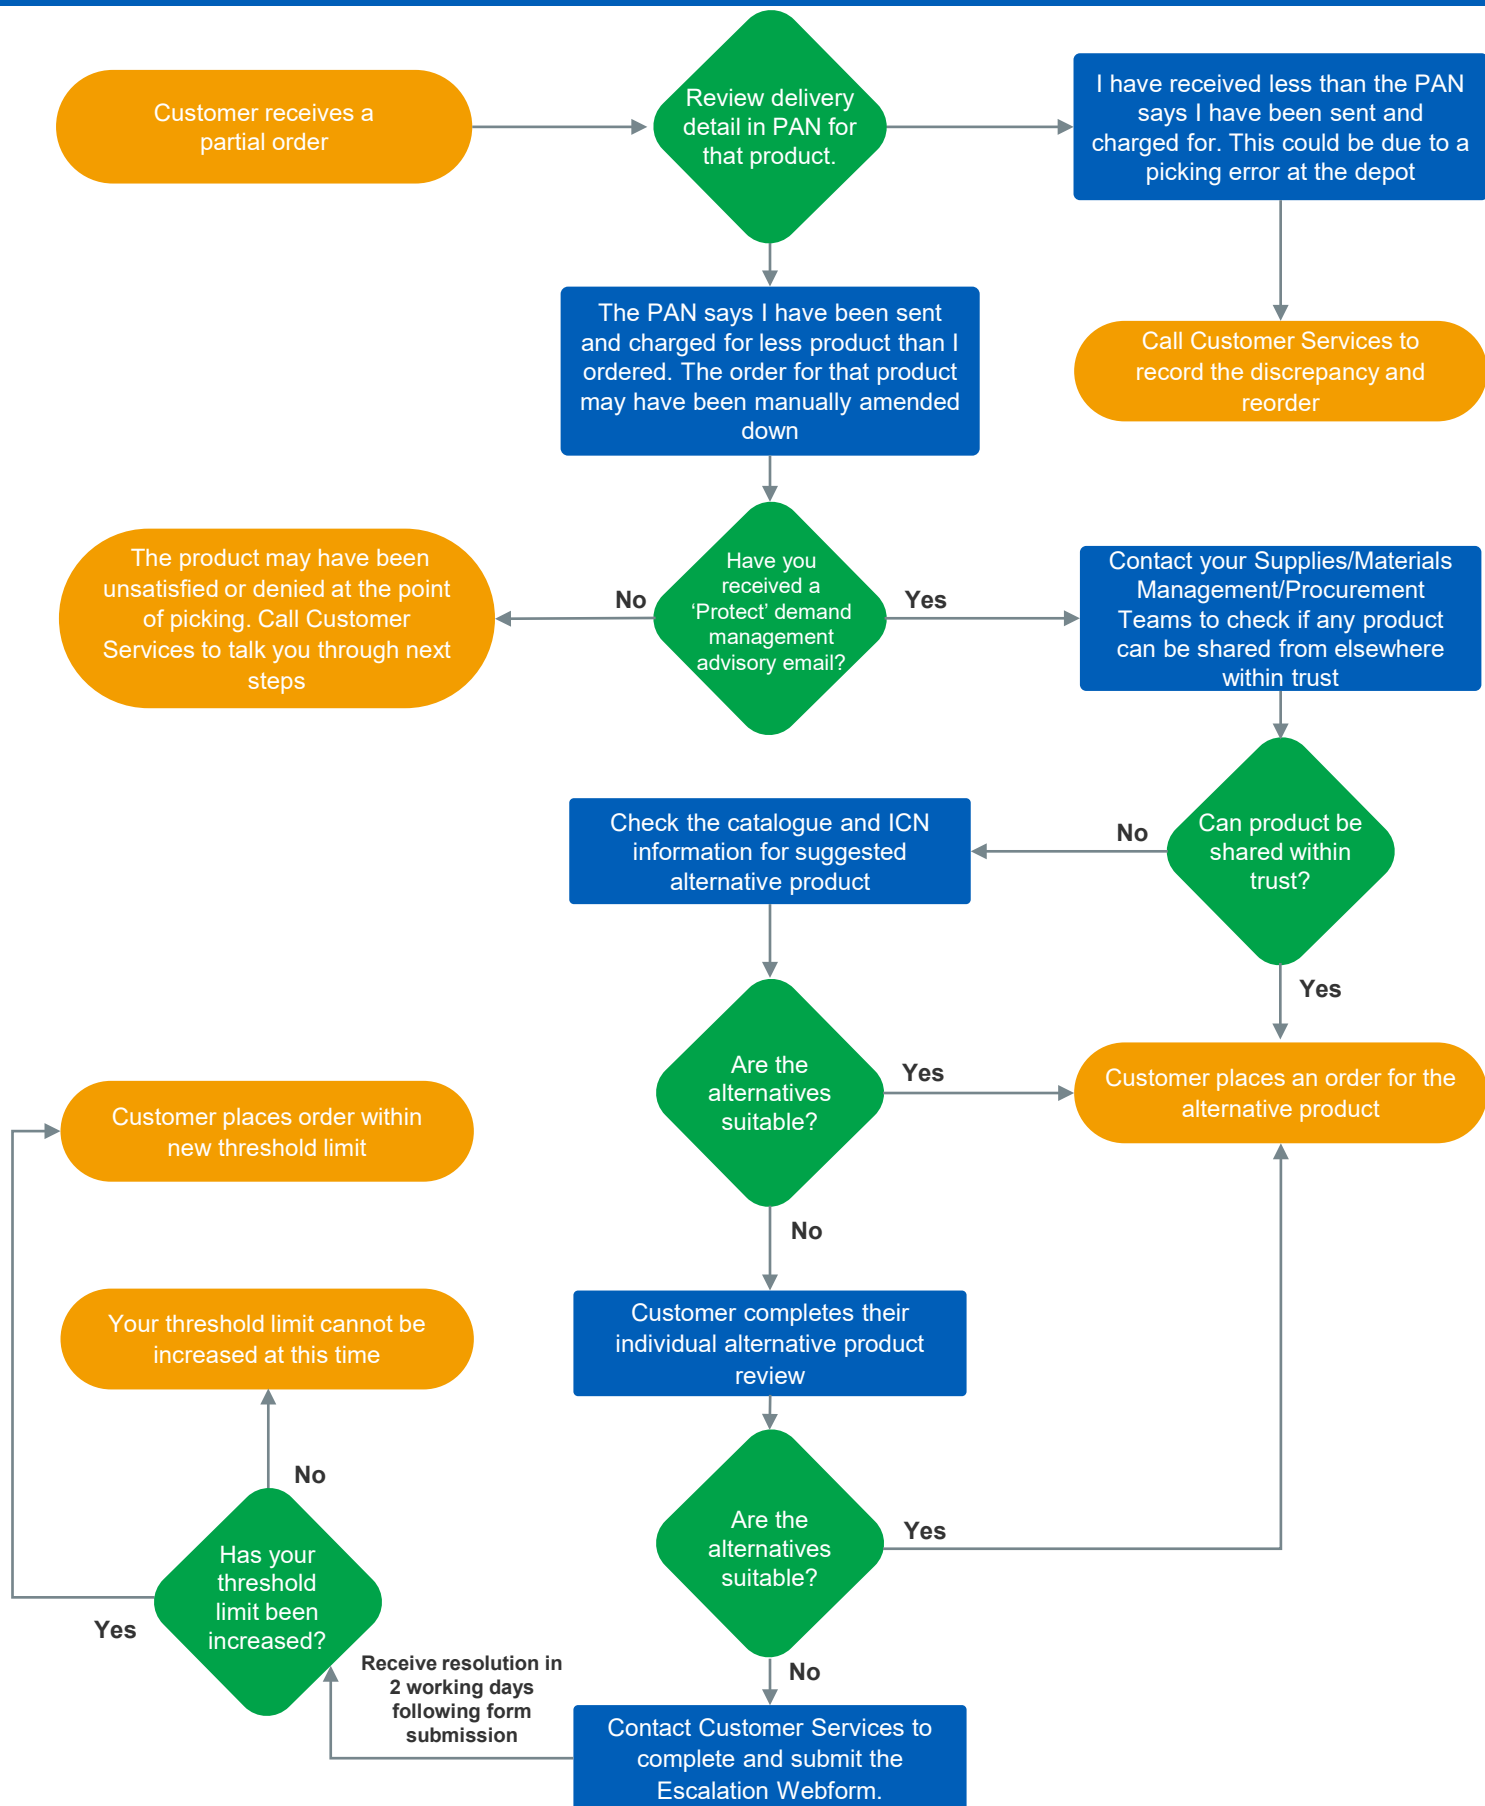

Control Suspension

Stock Out