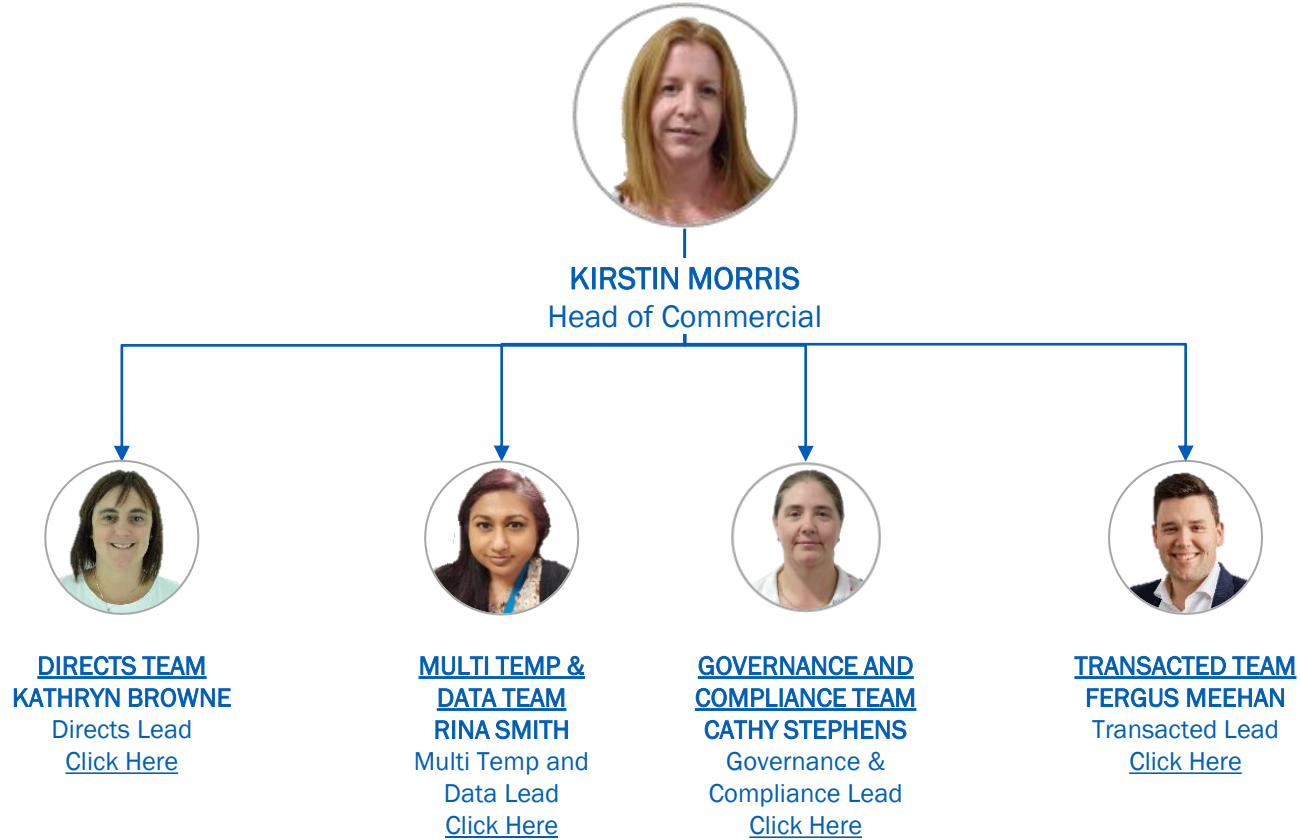

Commercial Team

Directs Team

Multi Temp and Data Team

RINA SMITH
Multi Temp + Data Lead

VACANCY
Senior Data Analyst

MATT PEARSON
MTD Buyer

VACANCY
MTFS
Buyer

**BALRAM SINGH
YUWARAJ**
Junior Data Analyst

CHAN NGUYEN
Junior Data Analyst

Governance and Compliance Team

CATHY STEPHENS
Governance & Compliance Lead

JO FRYER
Senior Governance
Specialist

EMILY MANN
Governance
Specialist

LOUISE JONES
Project Manager

LOUISE BEARD
Business
Transformation
Executive

Transacted Team