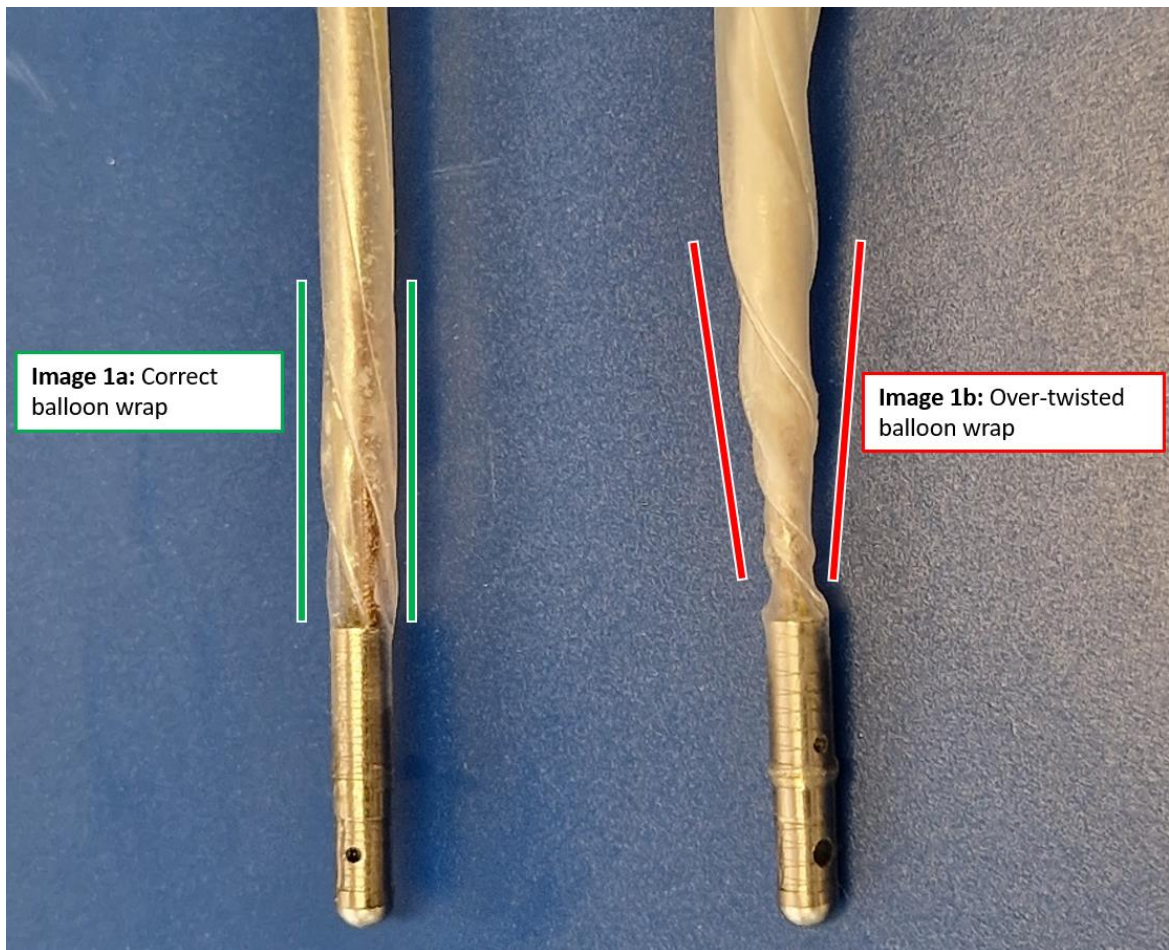

Actions to detect this issue:

1. Prior to use, **ensure that a back up IAB catheter is available**, in the event that a replacement device is needed.
2. Prior to insertion, **users should inspect all in-scope IAB catheters** for signs of an over-twisted balloon wrap or bent balloon shaft. Over-twisting manifests as a progressive pitch or tightness within the helical wrap at either the distal or proximal end of the balloon. Examples of correct wrap versus over-twisted wrap are shown in images 1a & 1b below. Do not insert catheters suspected of manifesting an over-twisted wrap. **However, not all affected catheters will manifest with a visibly over-twisted balloon wrap.**